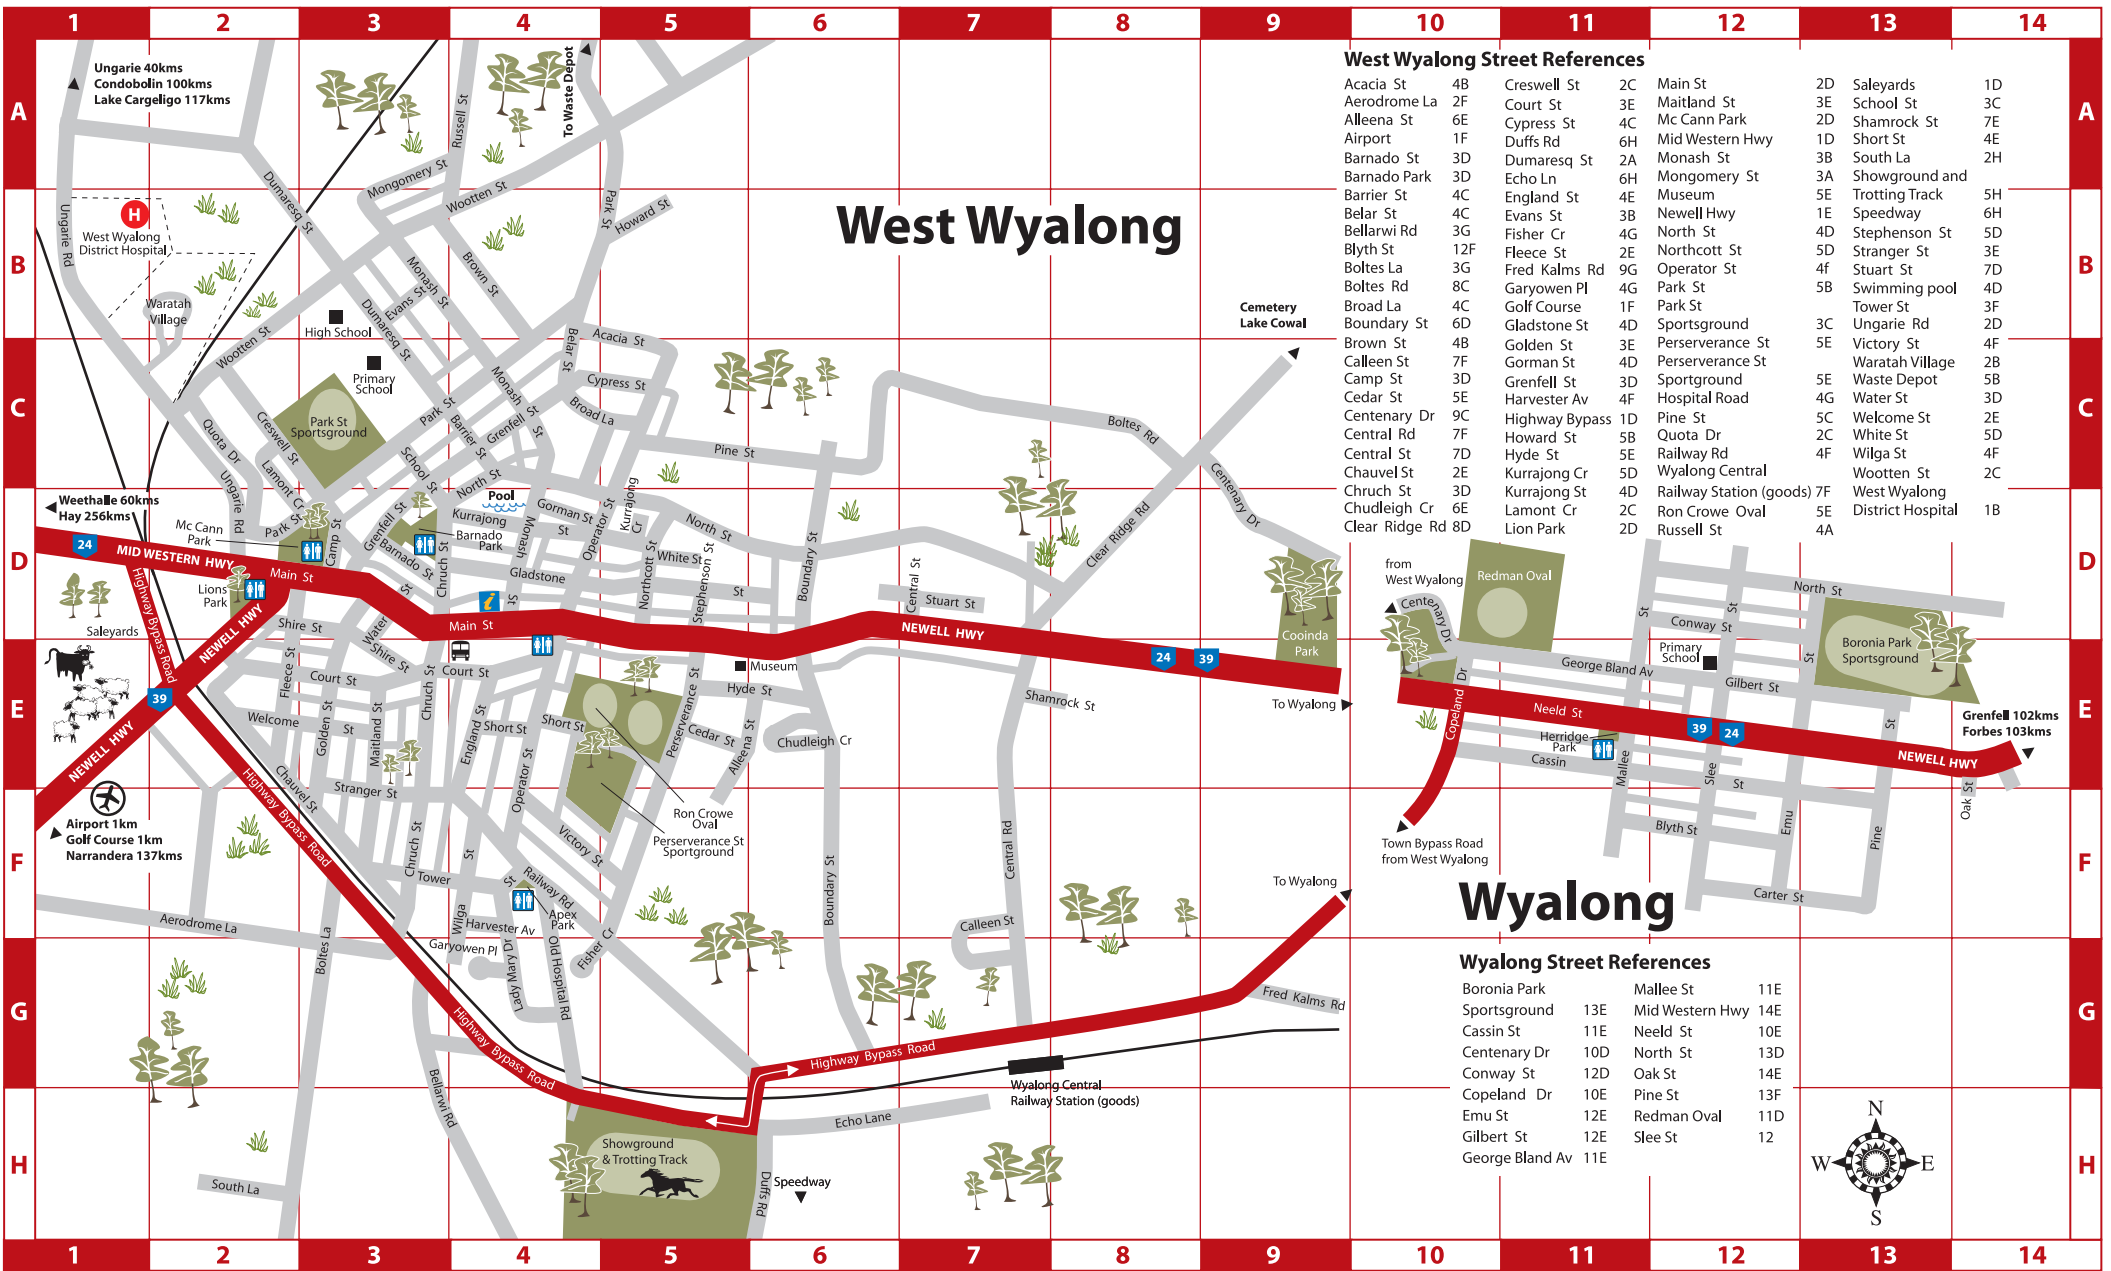

Wyalong

Wyalong Street References

Boronia Park	Mallee St	11E
Sportsground	Mid Western Hwy	14E
Cassin St	Neeld St	10E
Centenary Dr	North St	13D
Conway St	Oak St	14E
Copeland Dr	Pine St	13F
Emu St	Redman Oval	11D
Gilbert St	Slee St	12
George Bland Av		

Ungarie 40kms
Condoblin 100kms
Lake Cargelligo 117kms

Weethalle 60kms
Hay 256kms

Airport 1km
Golf Course 1km
Narrandera 137kms

South La

Cemetery
Lake Cowal

Grenfell 102kms
Forbes 103kms

Wyalong Central
Railway Station (goods)