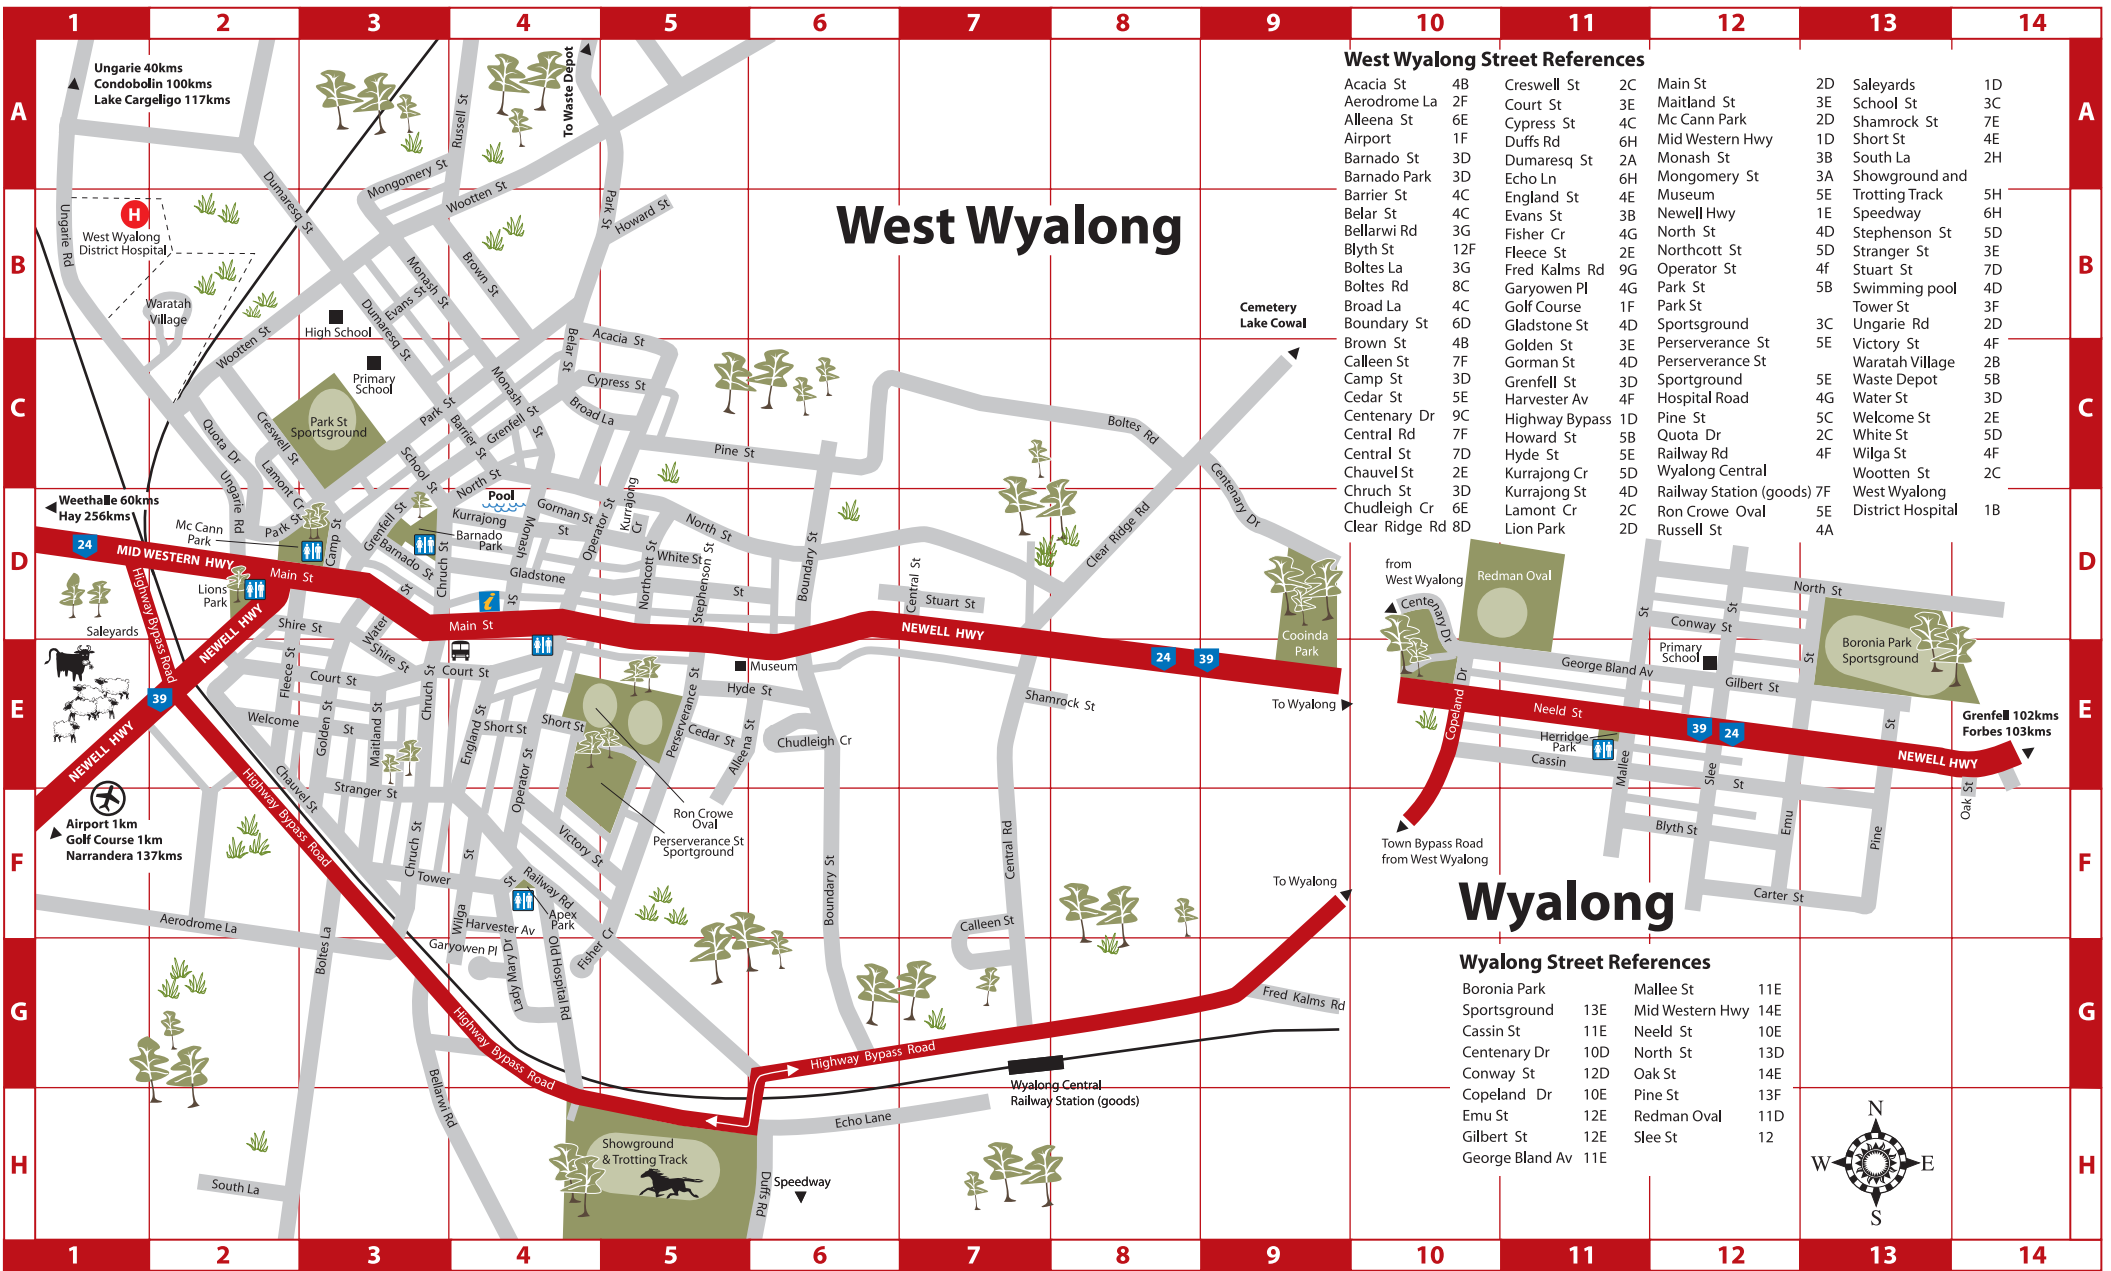

# West Wyalong

## West Wyalong Street References

Acacia St	4B	Creswell St	2C	Main St	2D	Saleyards	1D
Aerodrome La	2F	Court St	3E	Maitland St	3E	School St	3C
Alleena St	6E	Cypress St	4C	Mc Cann Park	2D	Shamrock St	7E
Airport	1F	Duffs Rd	6H	Mid Western Hwy	1D	Short St	4E
Barnado St	3D	Dumaresq St	2A	Monash St	3B	South La	2H
Barnado Park	3D	Echo Ln	6H	Mongomery St	3A	Showground and	
Barrier St	4C	England St	4E	Museum	5E	Trotting Track	5H
Belar St	4C	Evans St	3B	Newell Hwy	1E	Speedway	6H
Bellarwi Rd	3G	Fisher Cr	4G	North St	4D	Stephenson St	5D
Blyth St	12F	Fleece St	2E	Northcott St	5D	Stranger St	3E
Boltes La	3G	Fred Kalms Rd	9G	Operator St	4F	Stuart St	7D
Boltes Rd	8C	Garyowen Pl	4G	Park St	5B	Swimming pool	4D
Broad La	4C	Golf Course	1F	Park St	3C	Tower St	3F
Boundary St	6D	Gladstone St	4D	Sportsground	3C	Ungarie Rd	2D
Brown St	4B	Golden St	3E	Perserance St	5E	Victory St	4F
Calleen St	7F	Gorman St	4D	Perserance St	5E	Waratah Village	2B
Camp St	3D	Grenfell St	3D	Sportground	5E	Waste Depot	5B
Cedar St	5E	Harvester Av	4F	Hospital Road	4G	Water St	3D
Centenary Dr	9C	Highway Bypass	1D	Pine St	5C	Welcome St	2E
Central Rd	7F	Howard St	5B	Quota Dr	2C	White St	5D
Central St	7D	Hyde St	5E	Railway Rd	4F	Wilga St	4F
Chauvel St	2E	Kurrajong Cr	5D	Wyalong Central	5E	Wootten St	2C
Church St	3D	Kurrajong St	4D	Railway Station (goods)	7F	West Wyalong	
Chudleigh Cr	6E	Lamont Cr	2C	Ron Crowe Oval	5E	District Hospital	1B
Clear Ridge Rd	8D	Lion Park	2D	Russell St	4A		

## Wyalong Street References

Boronia Park		Mallee St	11E
Sportsground	13E	Mid Western Hwy	14E
Cassin St	11E	Neeld St	10E
Centenary Dr	10D	North St	13D
Conway St	12D	Oak St	14E
Copeland Dr	10E	Pine St	13F
Emu St	12E	Redman Oval	11D
Gilbert St	12E	Slee St	12
George Bland Av	11E		

Ungarie 40kms  
Condoblin 100kms  
Lake Cargelligo 117kms

Weethalle 60kms  
Hay 256kms

Airport 1km  
Golf Course 1km  
Narrandera 137kms

Cemetery  
Lake Cowal

Grenfell 102kms  
Forbes 103kms

Wyalong Central  
Railway Station (goods)